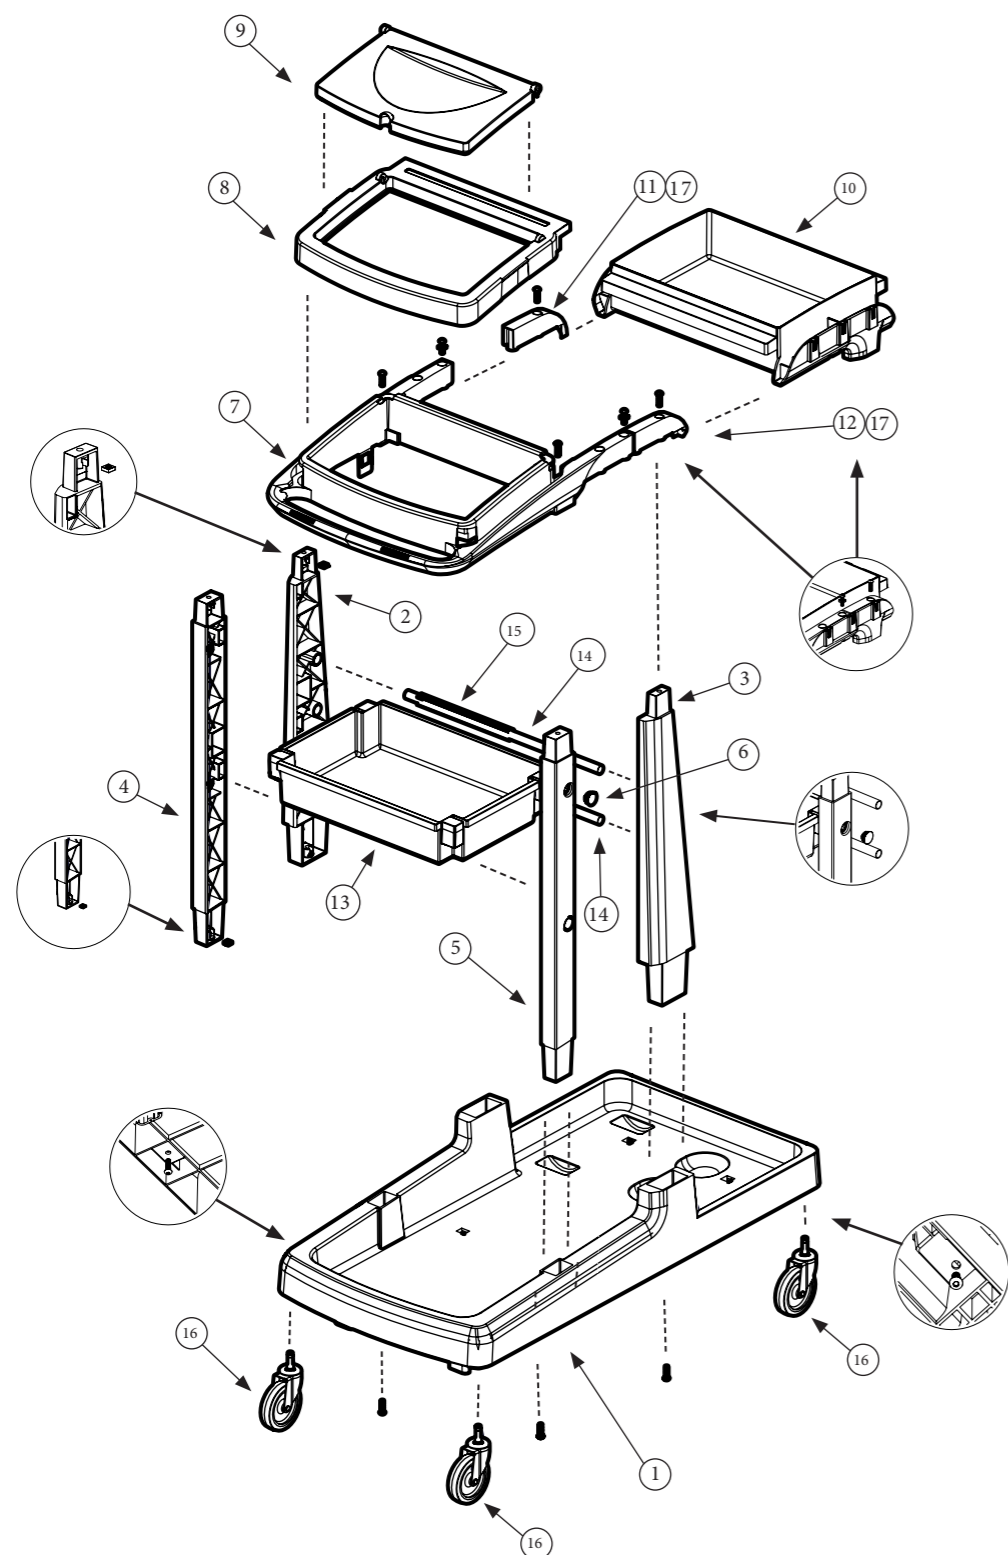

Exploded Spare EcoMatic EM-3

Number	Description	Part Number	Quantity
1	Ecomatic black refo base printed numatic refo - long	909997	1
2	Front left hand black refo upright assembly with nut & bolt fitted	909374	1
3	Front right hand black refo upright assembly with nut & bolt fitted	909373	1
4	Rear left hand black refo upright assembly with nut & bolt fitted	909363	1
5	Rear right hand black refo upright assembly with nut & bolt fitted	909375	1
6	Door hole plug graphite	902984	4
7	Ecomatic bag frame black refo	909358	1
8	Bag securing frame black refo	909187	1
9	Lid blue	909362	1
10	Top tray black refo with nuts & bolts fitted	909357	1
11	Black refo left hand cover	910729	1
12	Black refo right hand cover	910732	1
13	Ecomatic tray black refo	909359	1
14	Press support tube painted silver	909361	2
15	Tube profile	910762	1
16	4 x 4 Inch castor	908204	1
17	Ecomatic buffer set (x4) - Optional	910757	1
18	M8 x 25mm LG.Socket bolt Z/PL	219555	-
19	Nut M8 Plain Z/PL	219079	-
20	120-Litre grey waste bags (roll of 10 - 700mm x 1100mm) - Optional	908229	0.1