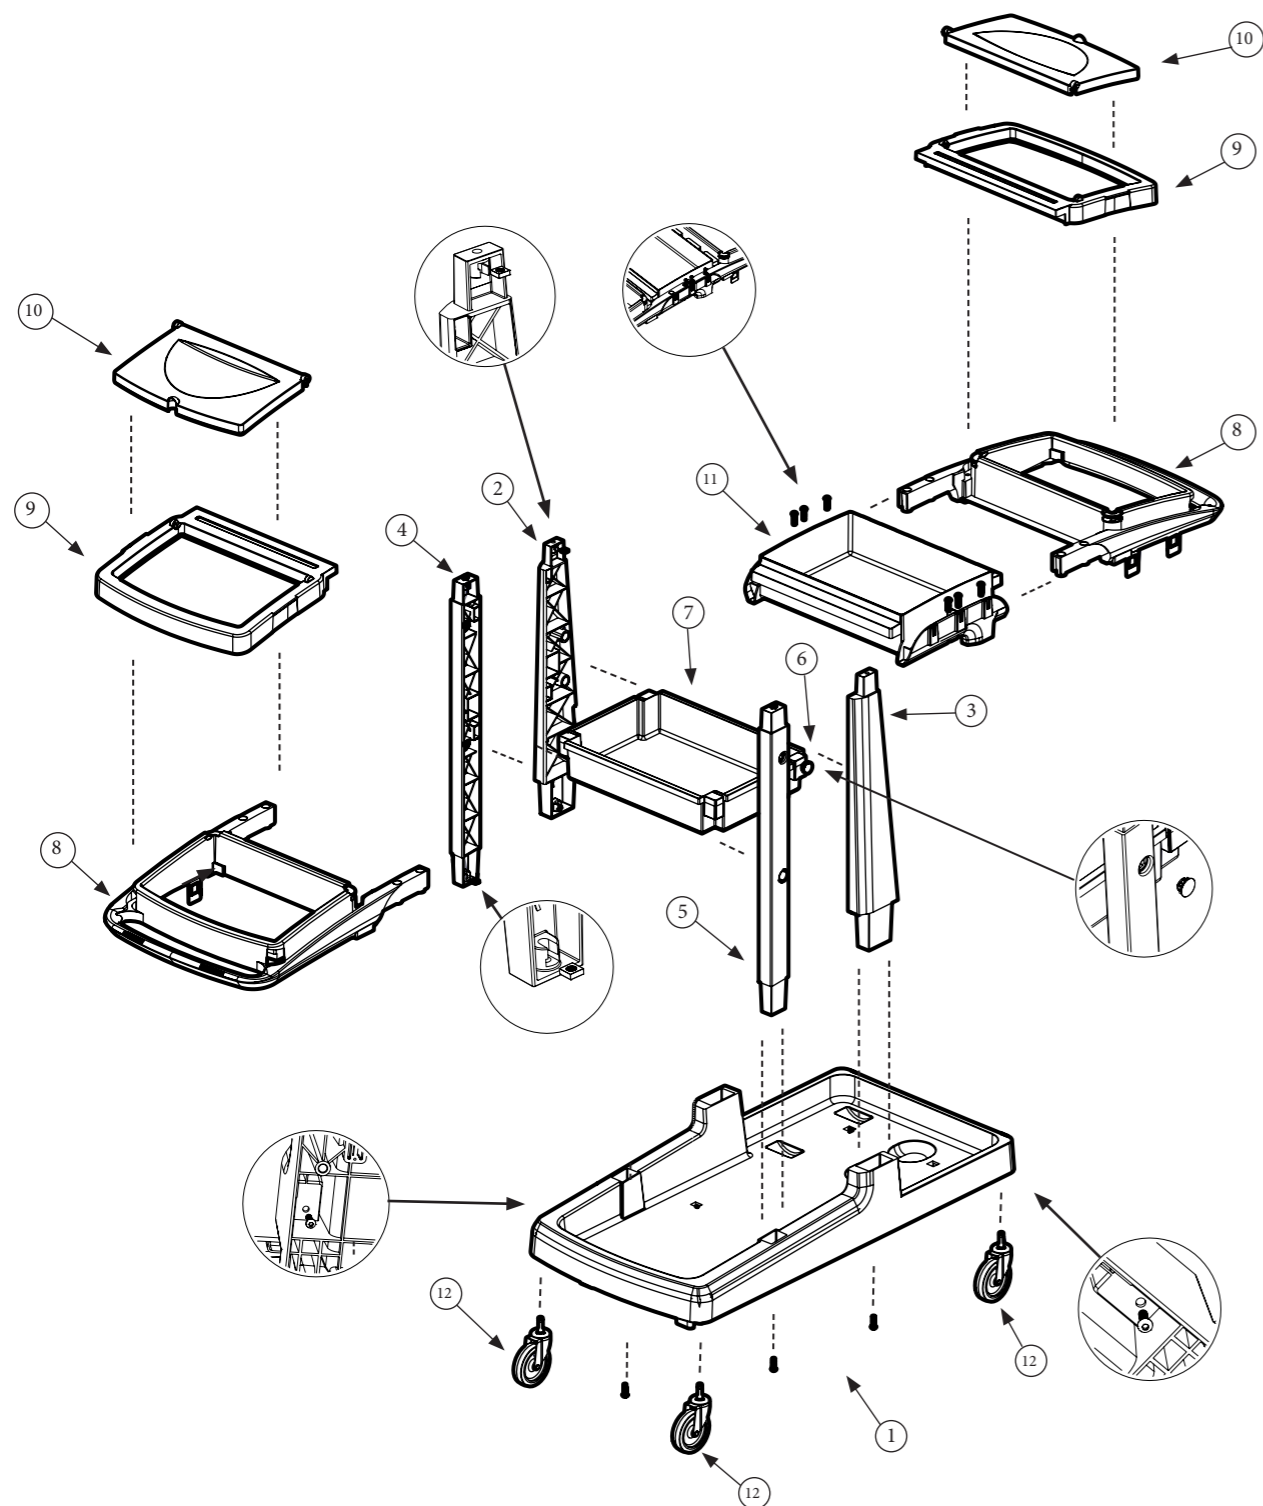

Exploded Spare EcoMatic EM-4

Number	Description	Part Number	Quantity
1	Ecomatic black reflo base printed numatic reflo - long	909997	1
2	Front left hand black reflo upright assembly with nut & bolt fitted	909374	1
3	Front right hand black reflo upright assembly with nut & bolt fitted	909373	1
4	Rear left hand black reflo upright assembly with nut & bolt fitted	909363	1
5	Rear right hand black reflo upright assembly with nut & bolt fitted	909375	1
6	Door hole plug graphite	902984	4
7	Ecomatic tray black reflo	909359	1
8	Ecomatic bag frame black reflo	909358	2
9	Bag securing frame black reflo	909187	2
10	Lid blue	909362	2
11	Top tray black reflo with nuts & bolts fitted	909357	1
12	4 x 4 Inch castor	908204	1
13	Ecomatic buffer set (x4) - Optional	910757	1
14	M8 x 25mm L.G Socket bolt Z/PL	219555	-
15	Nut M8 Plain Z/PL	219079	-
15	120-Litre grey waste bags (roll of 10 - 700mm x 1100mm) - Optional	908229	0.2