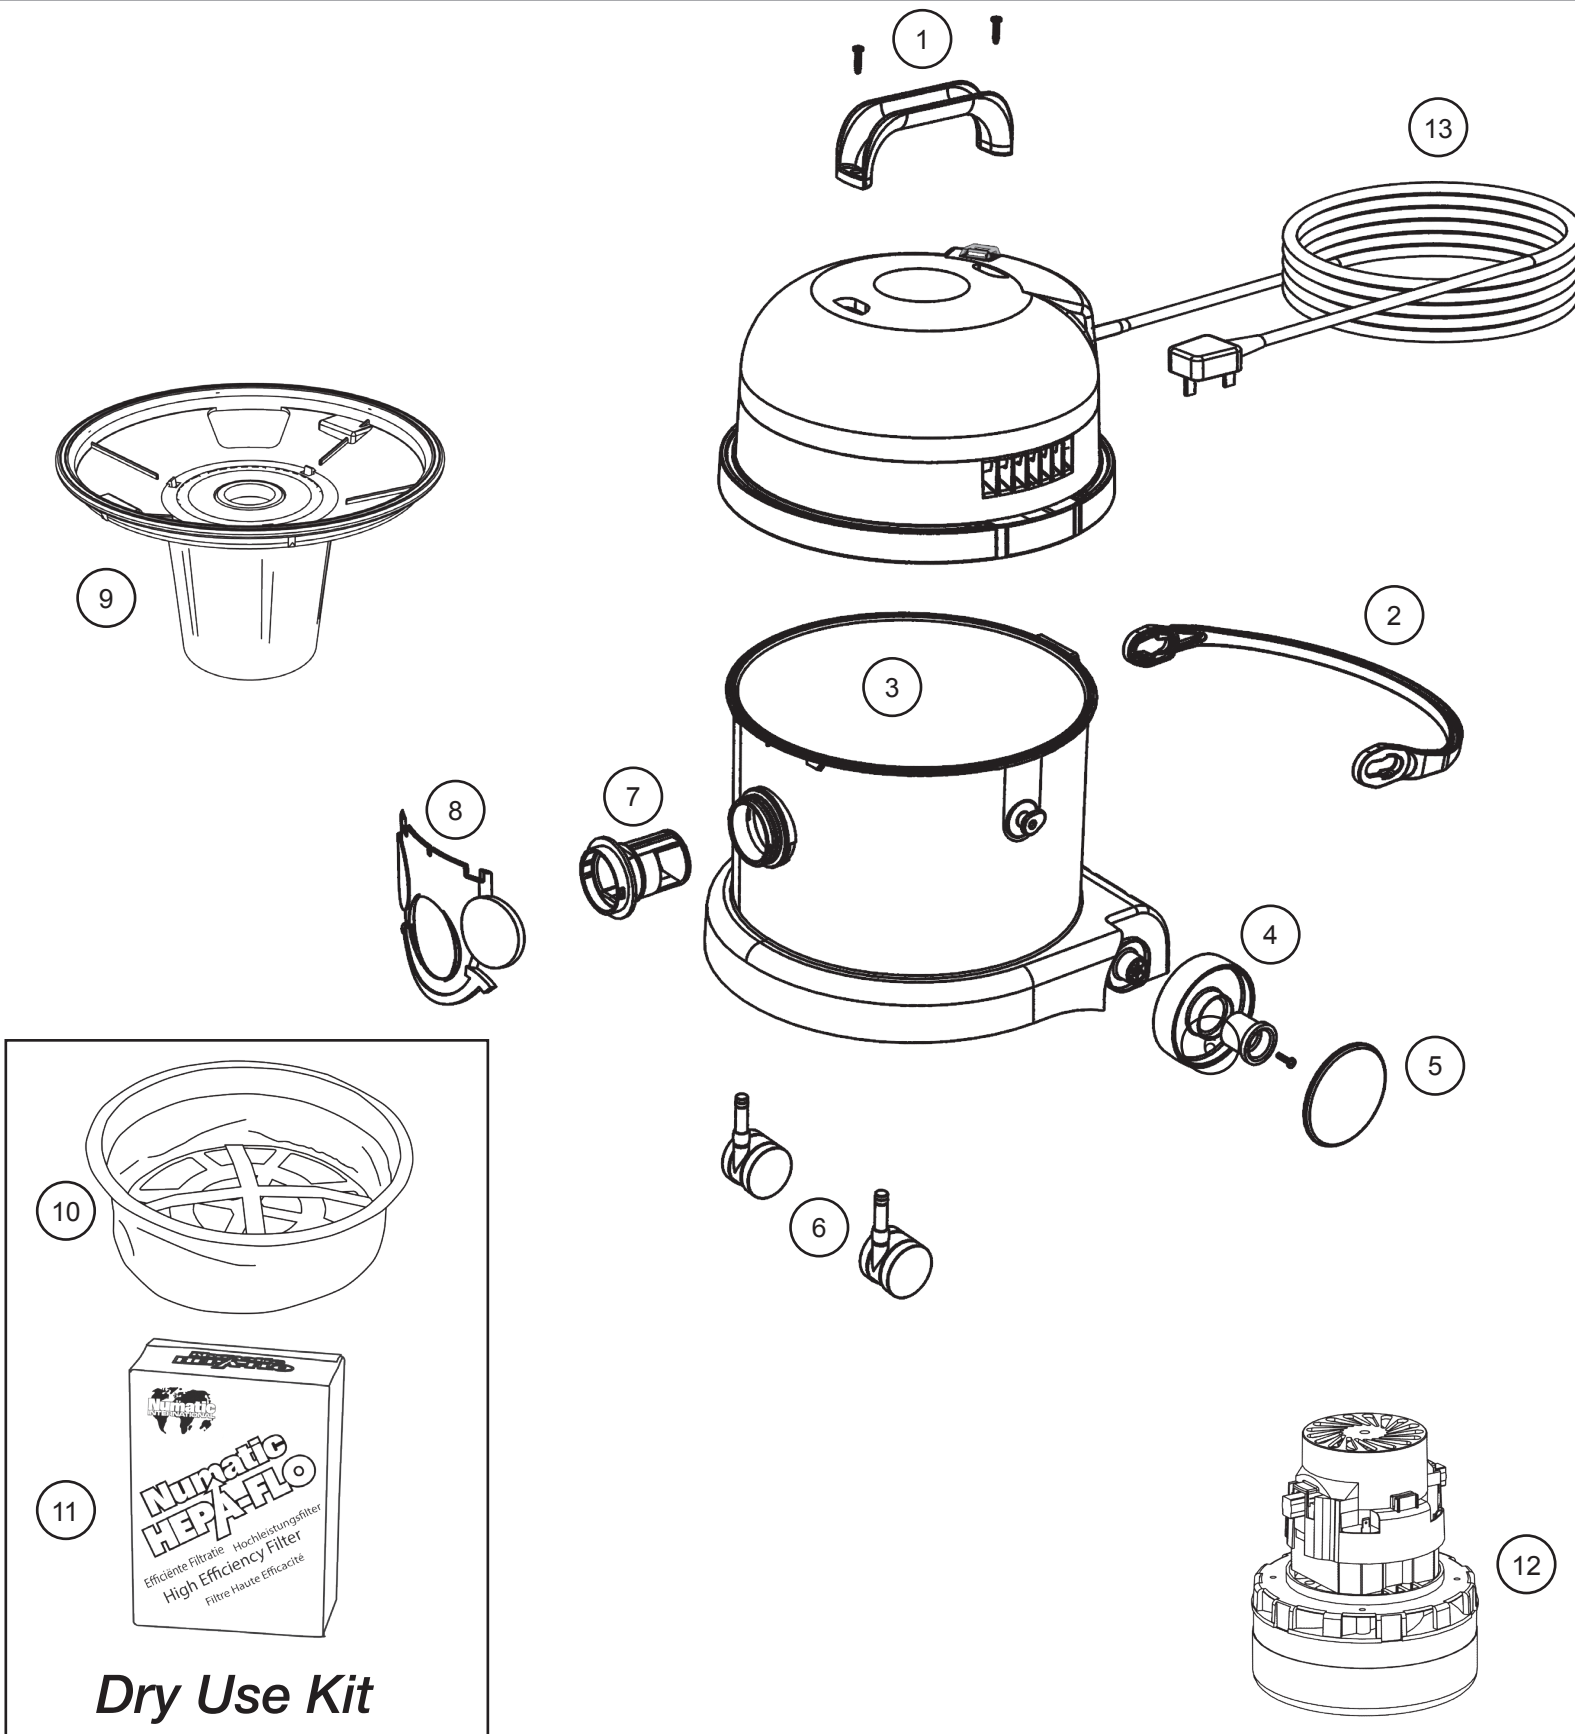

Exploded Spare Parts CVC 370

Num	Description	Num			
1	Handle (Extra vac)	206451			
	No8.1 Inch long pozi-pan screw stainless steel plastite	219369			
2	370 Drum handle	907190			
3	CVC 370 Drum with accessory storage (BLUE) + Henry face	908662			
4	Wheel hub for 2 shot wheel	227868			
	Henry wheel 2 shot moulding	227640			
	NO8.5/8 Inch long pozi-pan screw plastite	219105			
5	Coloured wheel disc (Blue)	227688			
6	50mm Twin wheel castor with PU tyre	204111			
7	Wet diffuser neck	206493			
8	Henry snap face (Blue)	326101			
9	12 inch Float Cage Assemble Complete	52136			
10	12" TriTex Filter (Dry only use)	909559			
11	Pack of 10 NVM-2BH HepaFlo Bags	604016			
12	220 - 230V By-Pass motor (205443)	205443			
13	10 Metre X 1MM X 2 Core (UK plug)	236033	13	10 Metre X 18AWG X 3 Core (CSA plug)	236043
13	10 Metre X 1MM X 2 Core (European plug)	236034	13	10 Metre X 1MM X 2 Core (South Africa plug)	236036
13	10 Metre X 1MM X 2 Core (Swiss plug)	220861	13	10 Metre X 1MM X 2 Core (Australia plug)	236044

Genuine Accessories (607221 Kit A21A)