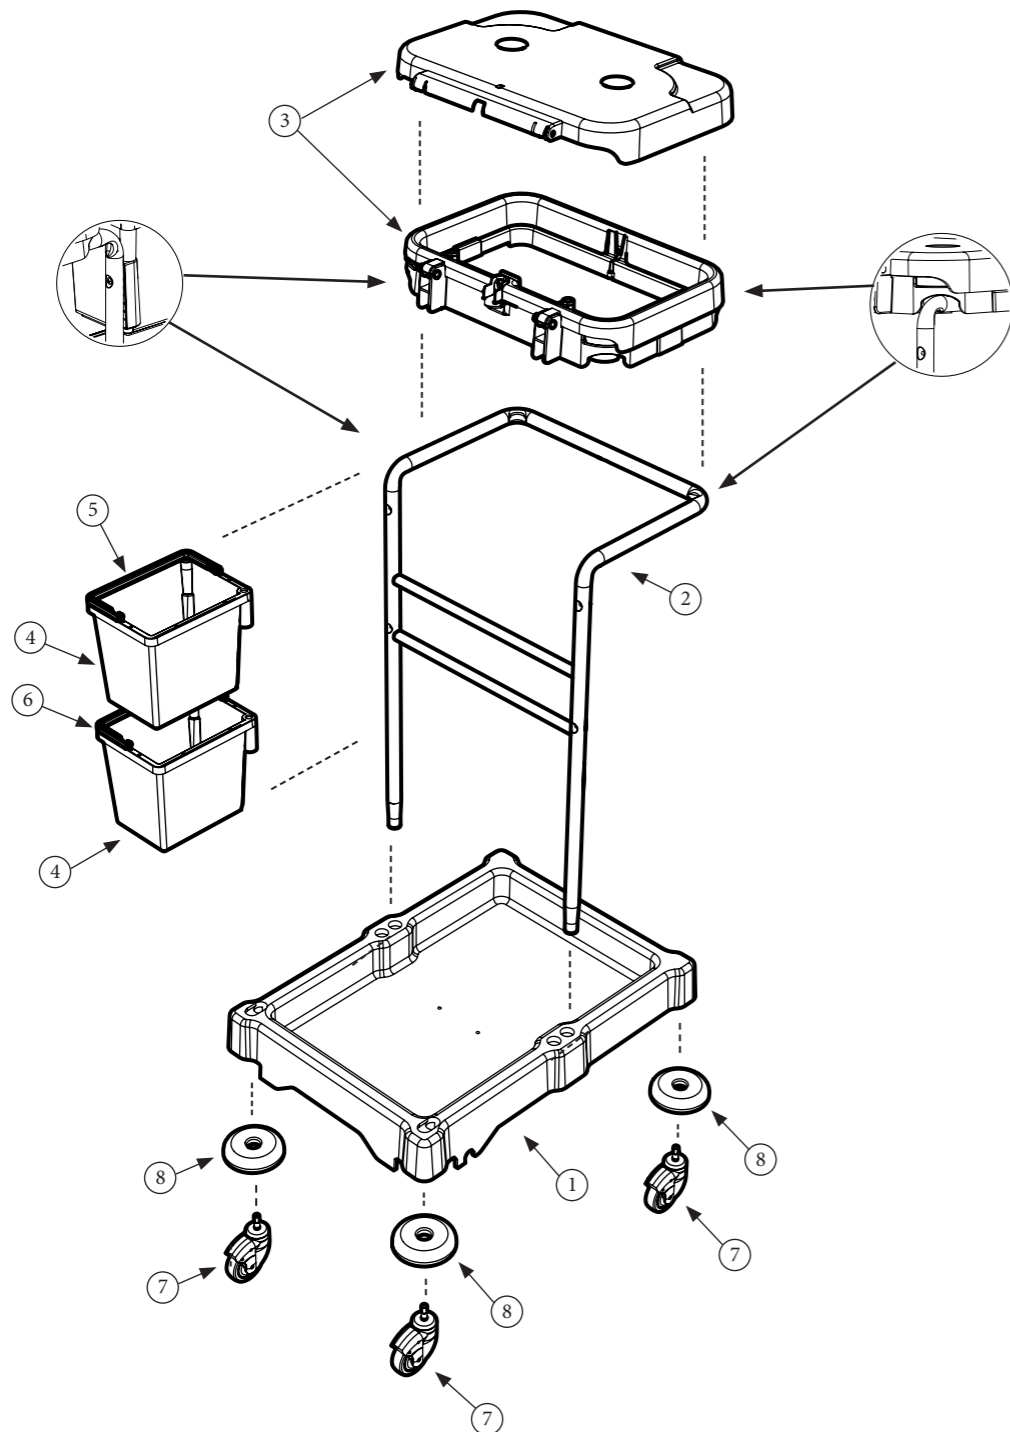

Exploded Spare ServoMatic SM-1405

Number	Description	Part Number	Quantity
1	Mini trolley base black reflo	910678	1
2	Upright frame weld assembly mild steel painted silver	420051	1
3	3 Piece lidset (black reflo)	910679	1
4	5L Swing bucket (Grey)	223565	2
5	5L Bucket handle (red)	905149	1
6	5L Bucket handle (blue)	905150	1
7	3 Inch stem fitting castor	204060	4
8	Buffer moulding	227479	1
9	120-Litre grey waste bags (roll of 10 - 700mm x 1100mm)	908229	0.1